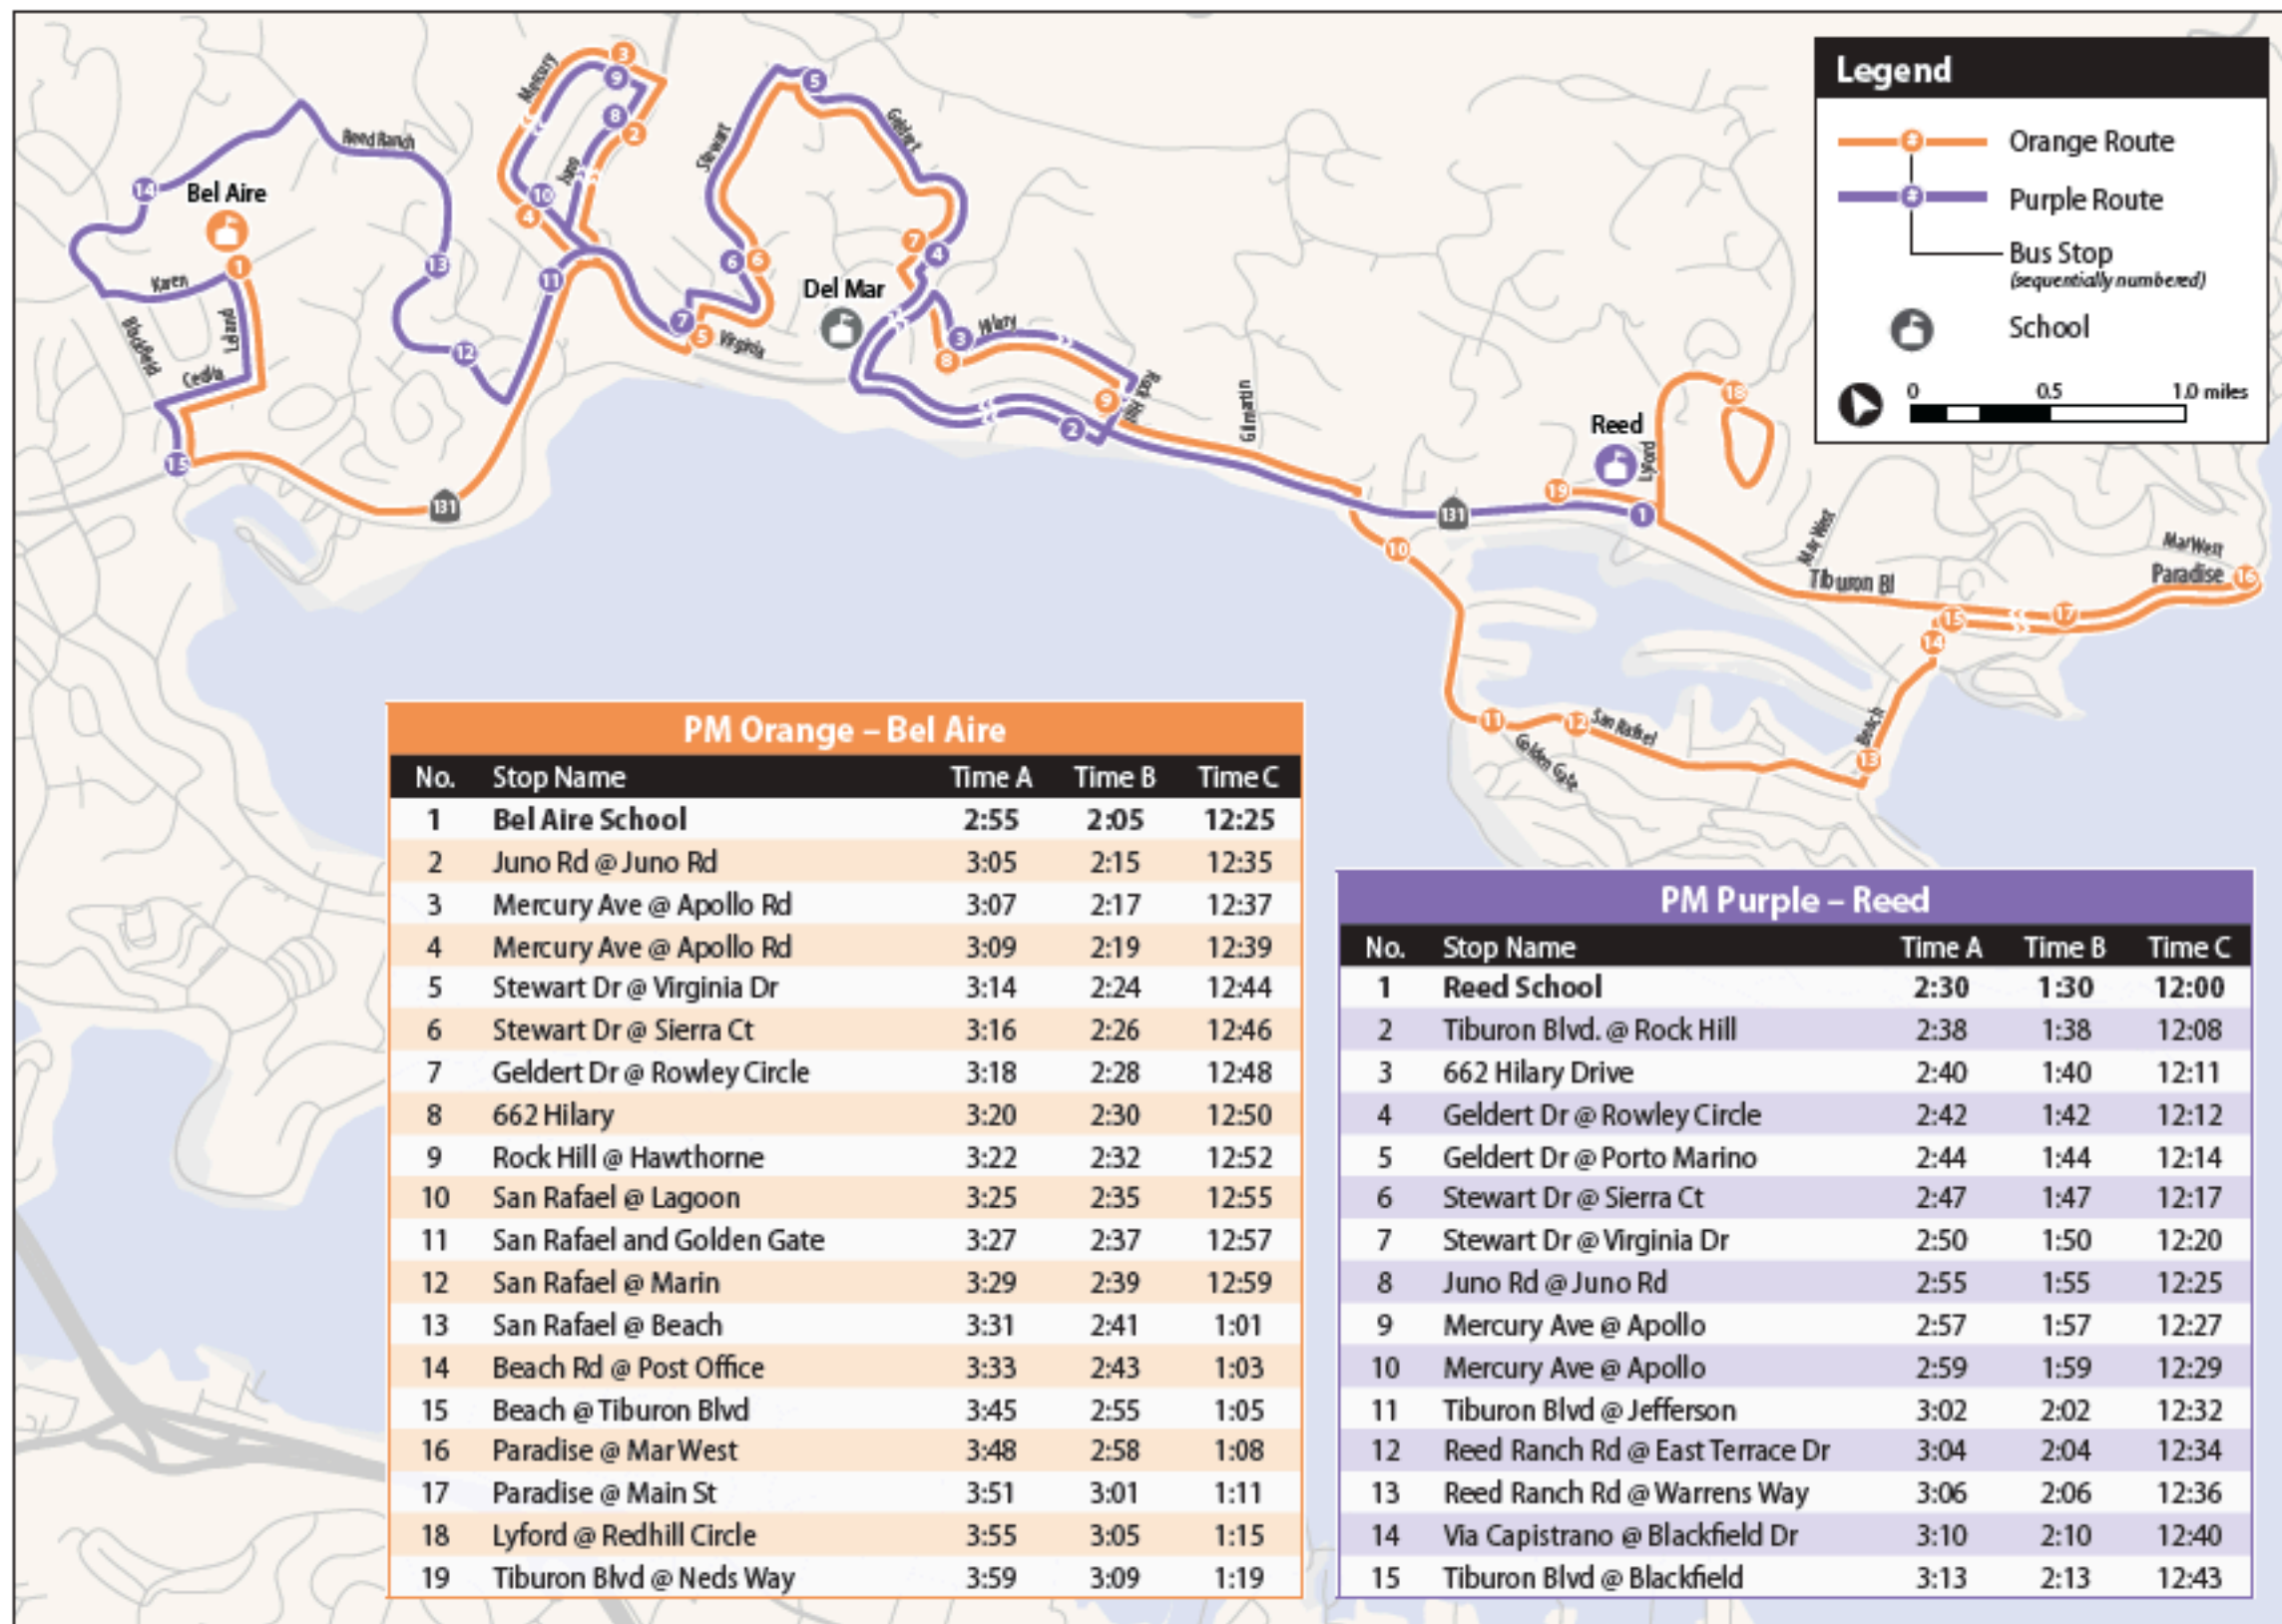

Reed Union School District – Orange & Purple Routes – PM

PM Orange – Bel Aire				
No.	Stop Name	Time A	Time B	Time C
1	Bel Aire School	2:55	2:05	12:25
2	Juno Rd @ Juno Rd	3:05	2:15	12:35
3	Mercury Ave @ Apollo Rd	3:07	2:17	12:37
4	Mercury Ave @ Apollo Rd	3:09	2:19	12:39
5	Stewart Dr @ Virginia Dr	3:14	2:24	12:44
6	Stewart Dr @ Sierra Ct	3:16	2:26	12:46
7	Geldert Dr @ Rowley Circle	3:18	2:28	12:48
8	662 Hilary	3:20	2:30	12:50
9	Rock Hill @ Hawthorne	3:22	2:32	12:52
10	San Rafael @ Lagoon	3:25	2:35	12:55
11	San Rafael and Golden Gate	3:27	2:37	12:57
12	San Rafael @ Marin	3:29	2:39	12:59
13	San Rafael @ Beach	3:31	2:41	1:01
14	Beach Rd @ Post Office	3:33	2:43	1:03
15	Beach @ Tiburon Blvd	3:45	2:55	1:05
16	Paradise @ Mar West	3:48	2:58	1:08
17	Paradise @ Main St	3:51	3:01	1:11
18	Lyford @ Redhill Circle	3:55	3:05	1:15
19	Tiburon Blvd @ Neds Way	3:59	3:09	1:19

PM Purple – Reed				
No.	Stop Name	Time A	Time B	Time C
1	Reed School	2:30	1:30	12:00
2	Tiburon Blvd. @ Rock Hill	2:38	1:38	12:08
3	662 Hilary Drive	2:40	1:40	12:11
4	Geldert Dr @ Rowley Circle	2:42	1:42	12:12
5	Geldert Dr @ Porto Marino	2:44	1:44	12:14
6	Stewart Dr @ Sierra Ct	2:47	1:47	12:17
7	Stewart Dr @ Virginia Dr	2:50	1:50	12:20
8	Juno Rd @ Juno Rd	2:55	1:55	12:25
9	Mercury Ave @ Apollo	2:57	1:57	12:27
10	Mercury Ave @ Apollo	2:59	1:59	12:29
11	Tiburon Blvd @ Jefferson	3:02	2:02	12:32
12	Reed Ranch Rd @ East Terrace Dr	3:04	2:04	12:34
13	Reed Ranch Rd @ Warrens Way	3:06	2:06	12:36
14	Via Capistrano @ Blackfield Dr	3:10	2:10	12:40
15	Tiburon Blvd @ Blackfield	3:13	2:13	12:43

Time A – Regular bell schedule, Monday, Tuesday, Thursday, Friday

Time B – Minimum Day, Wednesday

Time C – Parent Teacher Conference Week